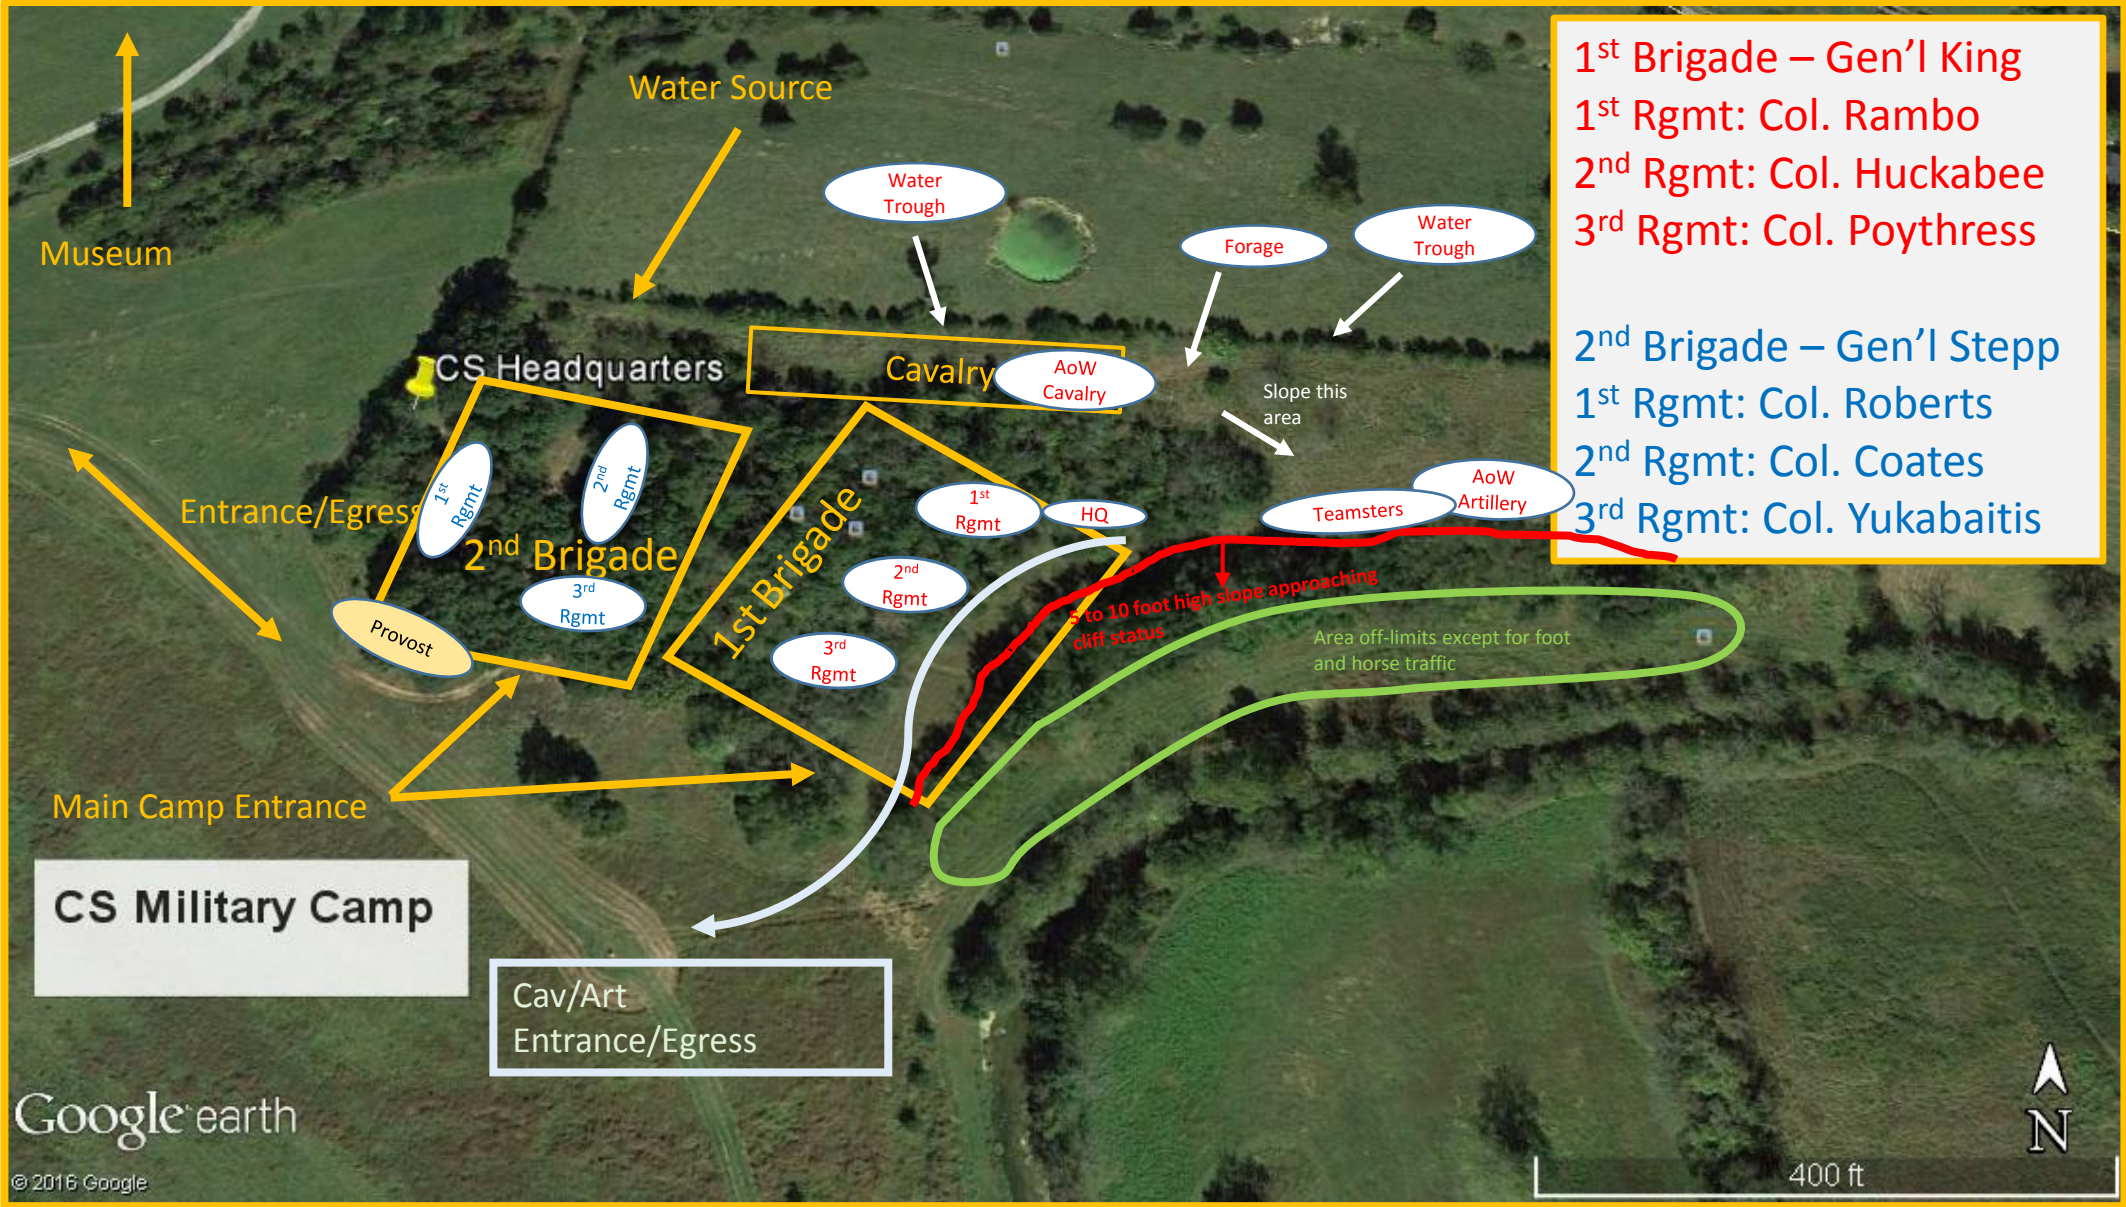

**1<sup>st</sup> Brigade – Gen'l King**  
 1<sup>st</sup> Rgmt: Col. Rambo  
 2<sup>nd</sup> Rgmt: Col. Huckabee  
 3<sup>rd</sup> Rgmt: Col. Poythress  
  
**2<sup>nd</sup> Brigade – Gen'l Stepp**  
 1<sup>st</sup> Rgmt: Col. Roberts  
 2<sup>nd</sup> Rgmt: Col. Coates  
 3<sup>rd</sup> Rgmt: Col. Yukabaitis

Museum

Water Source

Water Trough

Forage

Water Trough

CS Headquarters

Cavalry

AoW Cavalry

Slope this area

Entrance/Egress

2<sup>nd</sup> Brigade

1<sup>st</sup> Rgmt

2<sup>nd</sup> Rgmt

3<sup>rd</sup> Rgmt

Provost

1<sup>st</sup> Brigade

Cav/Art Entrance/Egress

5 to 10 foot high slope approaching cliff status

Area off-limits except for foot and horse traffic

Google earth

© 2016 Google

400 ft